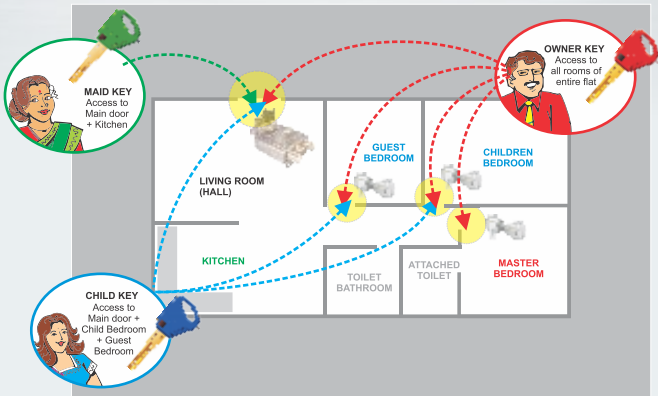

Available in Dimple Key Locks only

ACCESS CONTROL SYSTEM (ACS) FOR A TYPICAL 3BHK FLAT

**Access Control System (ACS) :**

A combination of the Europa range of Door Locks in a Combo Set ensures that the entire security requirements for all doors are met with ONE high security Dimple Key.

**Suitable for :**

- Flats
- Row-Houses
- Bungalows
- Software Companies
- Godowns
- Shops

KEYS	DOORS	MAIN DOORS	CHILD BEDROOM	GUEST BEDROOM	MASTER BEDROOM
		✓	✓	✓	✓
Owner Key		✓	✓	✓	✗
Child Key		✓	✗	✗	✗
Maid Key		✓	✗	✗	✗

**Benefits :**

**Owner Key :** Access to all doors of flat. Access denied to Maid and Child to Master bedroom/Study where cash and valuables are kept

**Child Key :** Gives Child the access to main door and Children bedroom but not to the Master bedroom/Study

**Maid Key :** Enables Maid to open only the main door and access the kitchen and living room for cleaning purpose

**Make life simple...**