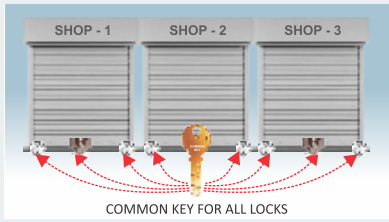

CUSTOMISED CK (Common Key) SOLUTION